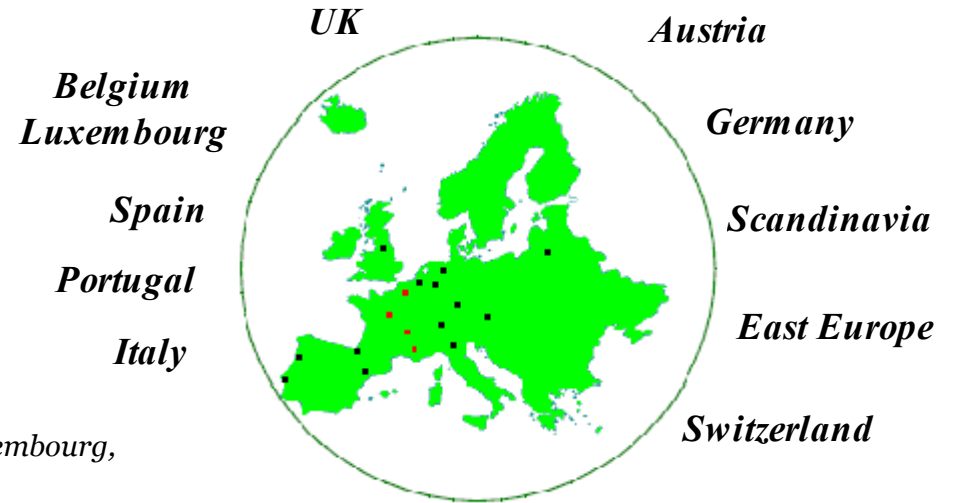

... MAZET INTERNATIONAL DELIVERS DAILY

- **Latin countries:** Spain, Portugal, Italy,
- **To the North of France:** United Kingdom, Ireland, Germany, Belgium, Luxembourg, The Netherlands
- **Switzerland**
- **And several times a week:** Greece, Turkey ...
- **Around the Baltic Sea:** Denmark, Norway, Sweden, Finland, Estonia, Latvia, Lithuania
- **Est Europe:** Poland, Czech Republic, Slovakia, Slovenia, Austria, Hungary, Romania,

MAZET INTERNATIONAL can also offer transport solutions like
SHIPPING & AIR TRANSPORT via its agents network

Key words of MAZET INTERNATIONAL GROUP

1. **ADAPTABILITY :** to your requirements, to the different cultures of their foreign partners...
2. **REACTIVITY :** to cope with unpredictable, hazard transport...
3. **TRACE & TRACKING :** Mazet International **ensure a follow-up** of your goods thanks to the technology like EDI (Electronic Data Interchange), POD (Proofs Of Deliveries)...
4. **QUALITY :** about service, communication with his qualified Staff, his linguistic and profesional skills...

Our partners' adherence
to Mazet Group Values
is one of the main key points
while their selection

More :

PRECISION,
FIABILITY,
INSURANCE,
LISTENING,
DYNAMISM,
MOTIVATION ...